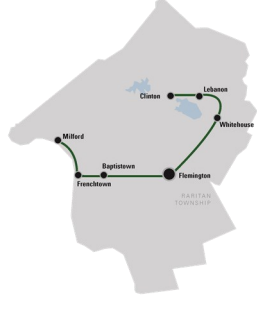

$4 per day

MONDAY THROUGH FRIDAY

CLINTON - WHITEHOUSE - FLEMINGTON - MILFORD						
Clinton	Walmart, front right side of entrance, 1 Walmart Plaza	-	12:35pm	4:35	-	-
Clinton	Shoprite, front left side of entrance, 50 Walmart Plaza	-	12:40	4:40	-	-
Annandale	Marookian Site, 1355 Route 31, Annandale (Effective June 1, 2020)	6:55am	-	4:50	-	-
Clinton	Clinton Park and Ride at LINK sign, NJ-31, Clinton	7:05	12:50	5:00	-	-
Lebanon	Fountain Motel, main office, 1031 Route 22	7:16	1:00	5:11	-	-
Whitehouse	Bishop's Market, main entrance, 431 Route 22	7:24	1:08	5:19	-	-
Whitehouse	Kings, front of store, 531 Route 22	7:28	1:12	5:24	-	-
Whitehouse	Siesta Motel, edge of parking lot near exit, 615 Route 22	-	1:14	D	-	-
Whitehouse	The Gables, front of building, 631 Route 22	7:32	1:16	D	-	-
Whitehouse	Whitehouse Motel, main office, 384 Route 22	-	1:24	D	-	-
Whitehouse	NJ TRANSIT Train Station, left side by bench, 255 Main St.	D	1:29	5:35	-	-
Whitehouse	Anderson House, 532 County Route 523	7:43	D	5:40	-	-
Raritan Twp	Hunterdon County Route 31 Complex, at LINK Sign, 6 Gauntt Place	7:55	1:46	-	-	-
Raritan Twp	Hunterdon Medical Center, Doctor's Building entrance, 1100 Wescott Dr.	7:57	1:48	5:55	-	-
Raritan Twp	Walmart, at main entrance, 152 Route 31	8:02	1:53	6:00	-	-
Flemington	LINK Bus Transfer Center (Jury Lot) at shelter, Park Ave. & Capner St.	8:07	1:58	6:05*	-	-
Raritan Twp	ShopRite, at bus shelter left side of building, 272 Routes 202 & 31	8:15	2:07	6:15	-	-
Frenchtown	Citgo, before entrance on Race St, 36 Race St.	D	D	D	-	-
Milford	Milford Market, back of parking lot, 26 Bridge St.	8:45	2:37	D	-	-

For all Shuffle Routes:

D= DROP OFF ONLY. PLEASE INFORM DRIVER UPON BOARDING

* Will return to Transfer Center if a passenger is on board Rt 23 going to Frenchtown/Milford let driver know

FLEMINGTON SHUFFLE ROUTES

16