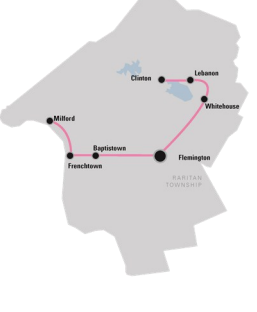

$4 per day

MONDAY THROUGH FRIDAY

MILFORD - FLEMINGTON - WHITEHOUSE - CLINTON						
Milford	Milford Market, back of parking lot, 26 Bridge St.	6:35am	8:35	10:35	12:35pm	5:00
Frenchtown	Frenchtown Commons, at benches in circle, 59 Trenton Ave.	6:45	8:45	10:45	12:45	5:10
Frenchtown	Kathee's General Store, back of parking lot, 4 Kingwood Ave.	6:50	8:50	10:50	12:50	5:15
Raritan Twp	ShopRite, at bus shelter left side of building, 272 Routes 202 & 31	7:20	9:20	11:20	1:20	5:45
Flemington	LINK Bus Transfer Center (Jury Lot) at shelter, Park Ave. & Capner St.	7:30	9:30	11:30	1:30	5:55
Raritan Twp	Walmart, at main entrance, 152 Route 31	7:34	9:34	11:34	1:34	5:59
Raritan Twp	Hunterdon Medical Center, Doctor's Building entrance, 1100 Wescott Dr.	7:38	9:38	11:38	1:38	6:03
Raritan Twp	Hunterdon County Route 31 Complex, at LINK Sign, 6 Gauntt Place	7:41	9:41	11:41	1:41	-
Whitehouse	Anderson House, 532 County Route 523	7:55	9:55	11:55	1:55	6:20
Whitehouse	252 Main Street, across from NJ TRANSIT Train Station	8:00	10:00	12:00	2:00	6:25
Whitehouse	Kings, front of store, 531 Route 22	8:03	10:03	12:03	2:03	6:28
Whitehouse	Siesta Motel, edge of parking lot nearest highway, 615 Route 22	8:05	10:05	12:05	2:05	D
Whitehouse	The Gables, front of building, 631 Route 22	8:07	10:07	12:07	2:07	D
Whitehouse	Whitehouse Motel, main office, 384 Route 22	8:16	10:16	12:16	2:16	D
Lebanon	Fountain Motel, main office, 1031 Route 22	8:25	10:25	12:25	2:25	D
Clinton	Walmart, front right side of entrance, 1 Walmart Plaza	8:40	10:40	12:40	2:40	-
Clinton	Shoprite, front left side of entrance, 50 Walmart Plaza	8:45	10:45	12:45	2:45	-

18