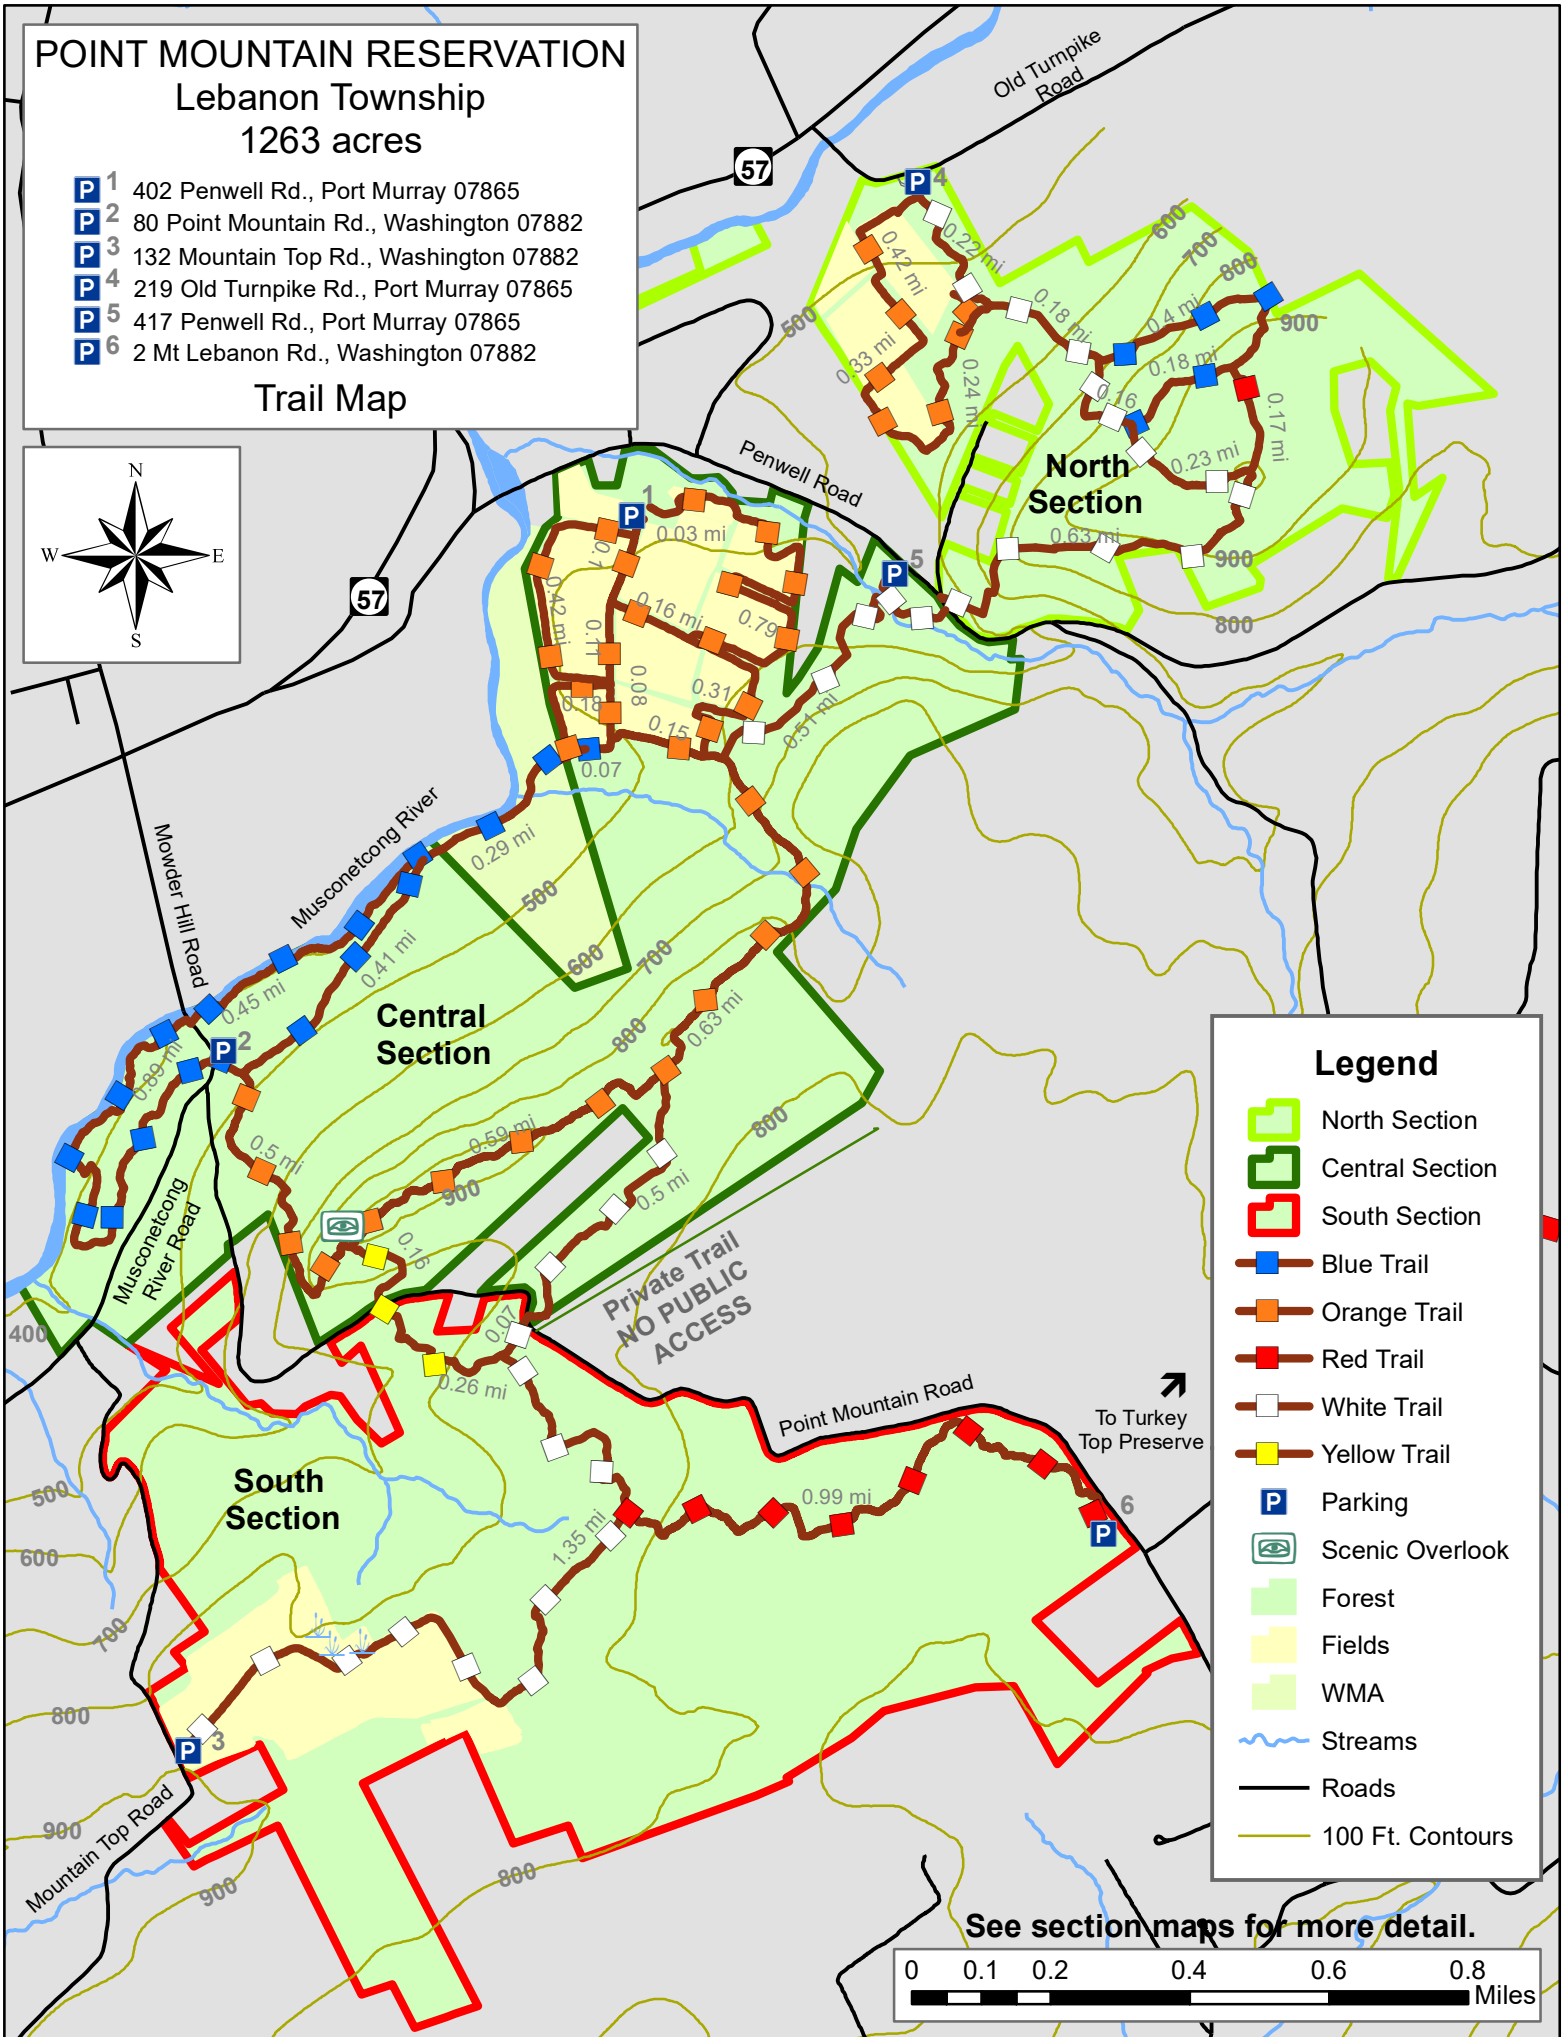

POINT MOUNTAIN RESERVATION

Lebanon Township

1263 acres

- P** 1 402 Penwell Rd., Port Murray 07865
- P** 2 80 Point Mountain Rd., Washington 07882
- P** 3 132 Mountain Top Rd., Washington 07882
- P** 4 219 Old Turnpike Rd., Port Murray 07865
- P** 5 417 Penwell Rd., Port Murray 07865
- P** 6 2 Mt Lebanon Rd., Washington 07882

Trail Map

Legend

- ▭ North Section
- ▭ Central Section
- ▭ South Section
- Blue Trail
- Orange Trail
- Red Trail
- White Trail
- Yellow Trail
- P Parking
- 👁️ Scenic Overlook
- Forest
- Fields
- WMA
- ~ Streams
- Roads
- 100 Ft. Contours

See section maps for more detail.