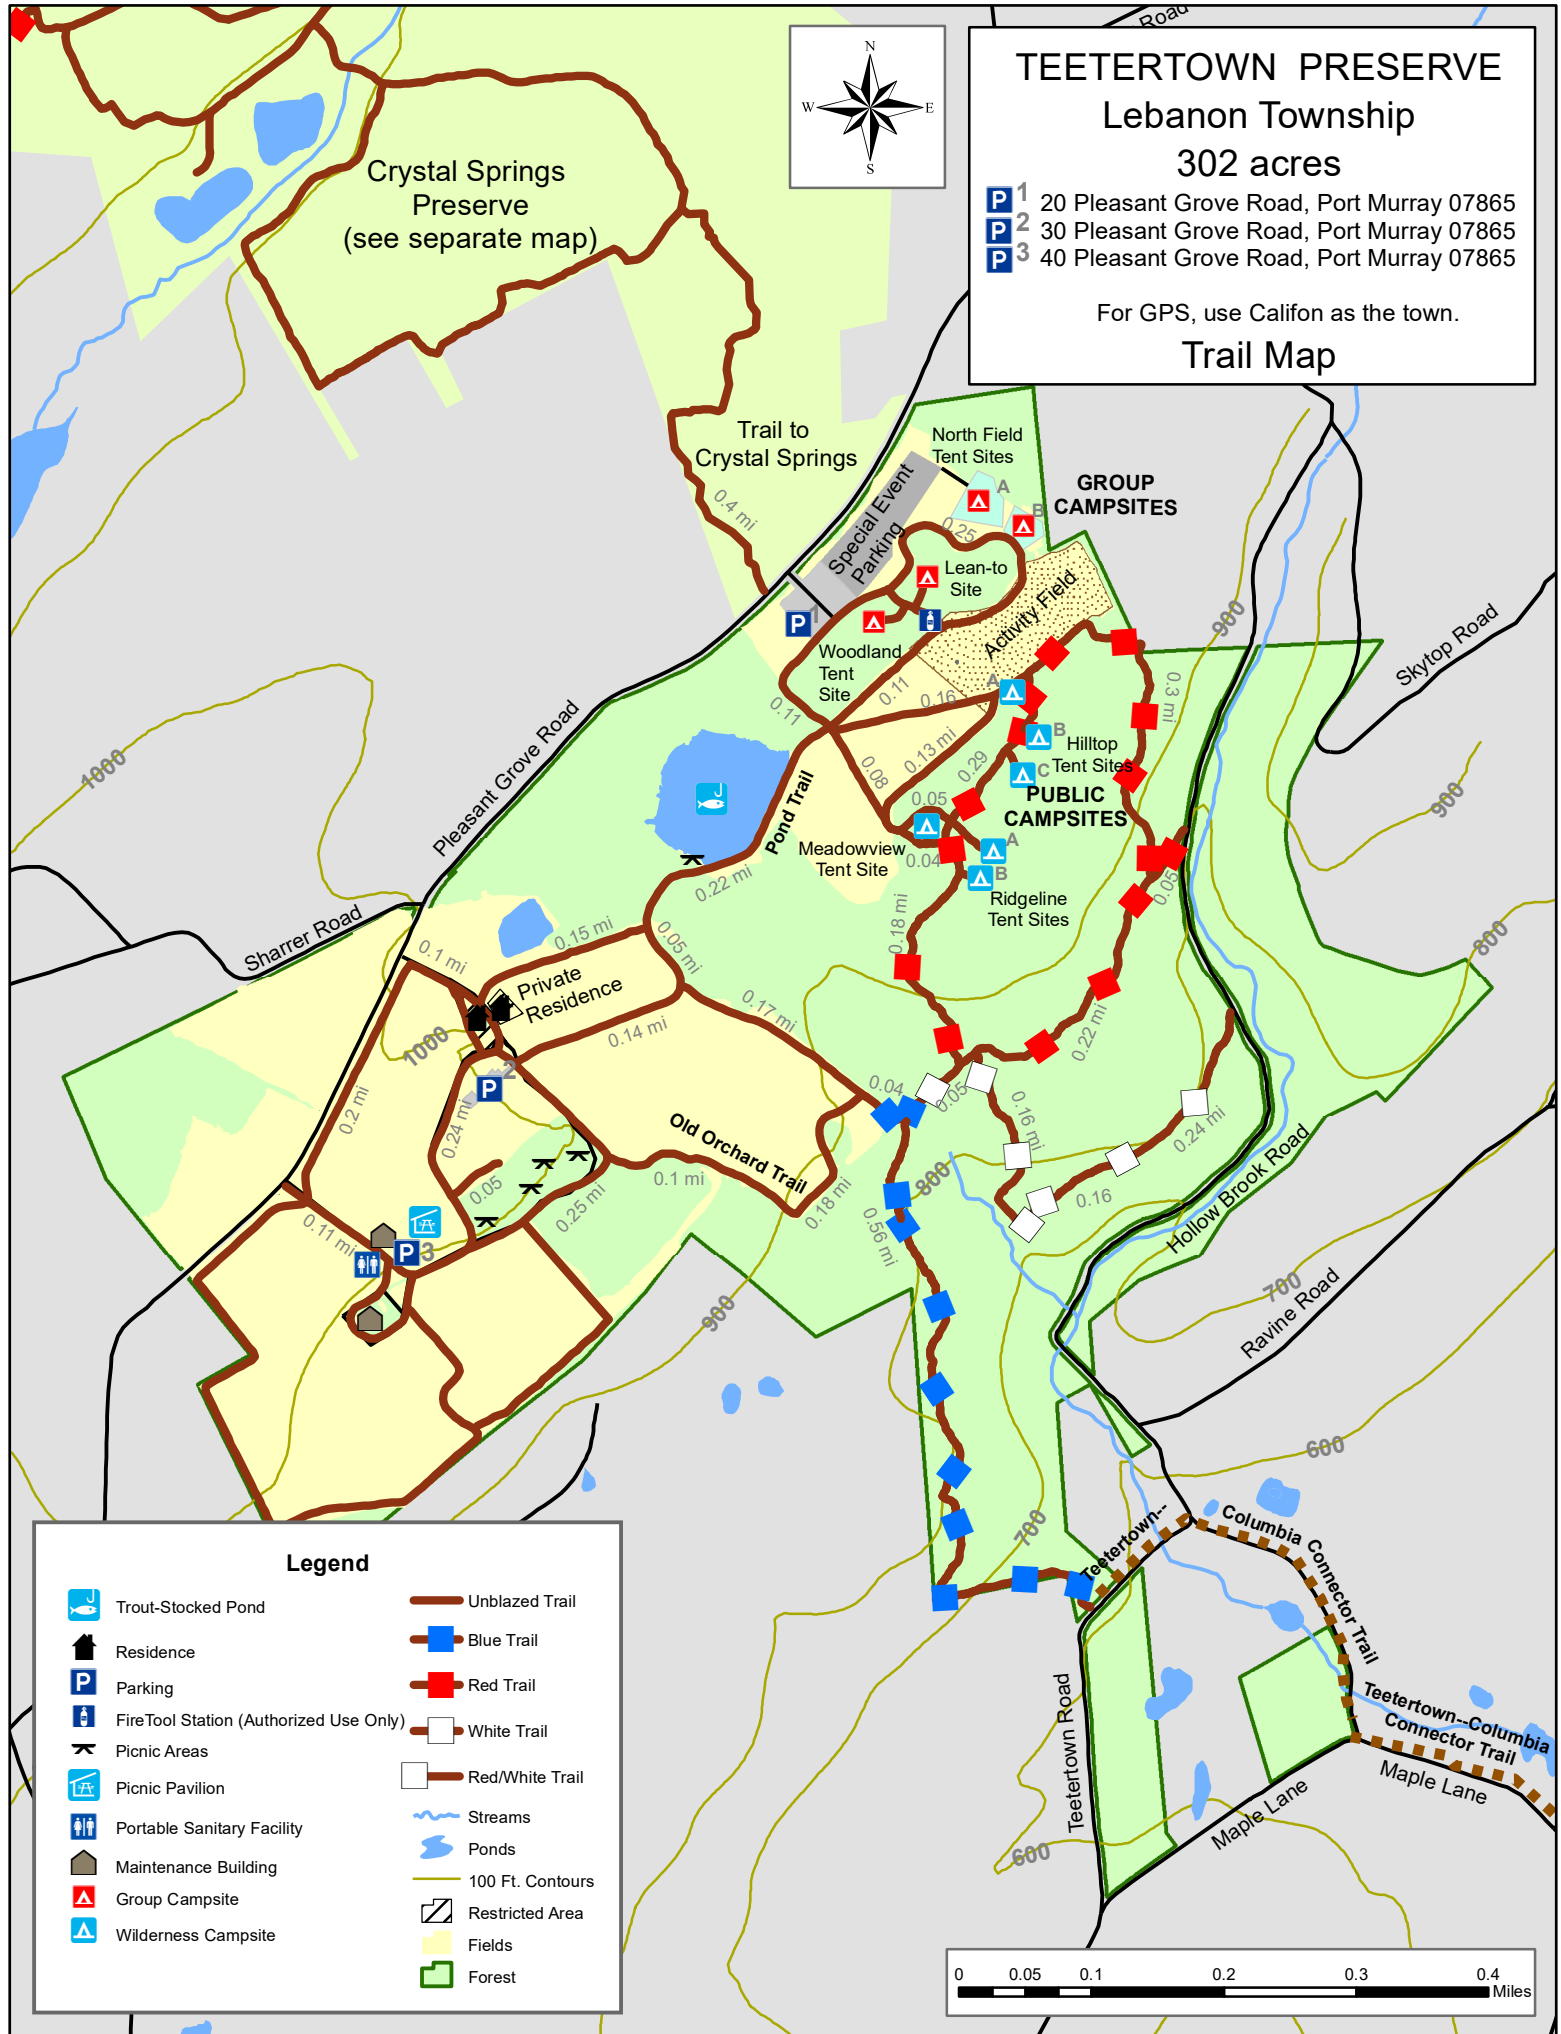

TEETERTOWN PRESERVE

Lebanon Township

302 acres

- P**¹ 20 Pleasant Grove Road, Port Murray 07865
- P**² 30 Pleasant Grove Road, Port Murray 07865
- P**³ 40 Pleasant Grove Road, Port Murray 07865

For GPS, use Califon as the town.

Trail Map

Legend

- | | |
|---|------------------|
| Trout-Stocked Pond | Unblazed Trail |
| Residence | Blue Trail |
| Parking | Red Trail |
| Fire Tool Station (Authorized Use Only) | White Trail |
| Picnic Areas | Red/White Trail |
| Picnic Pavilion | Streams |
| Portable Sanitary Facility | Ponds |
| Maintenance Building | 100 Ft. Contours |
| Group Campsite | Restricted Area |
| Wilderness Campsite | Fields |
| | Forest |