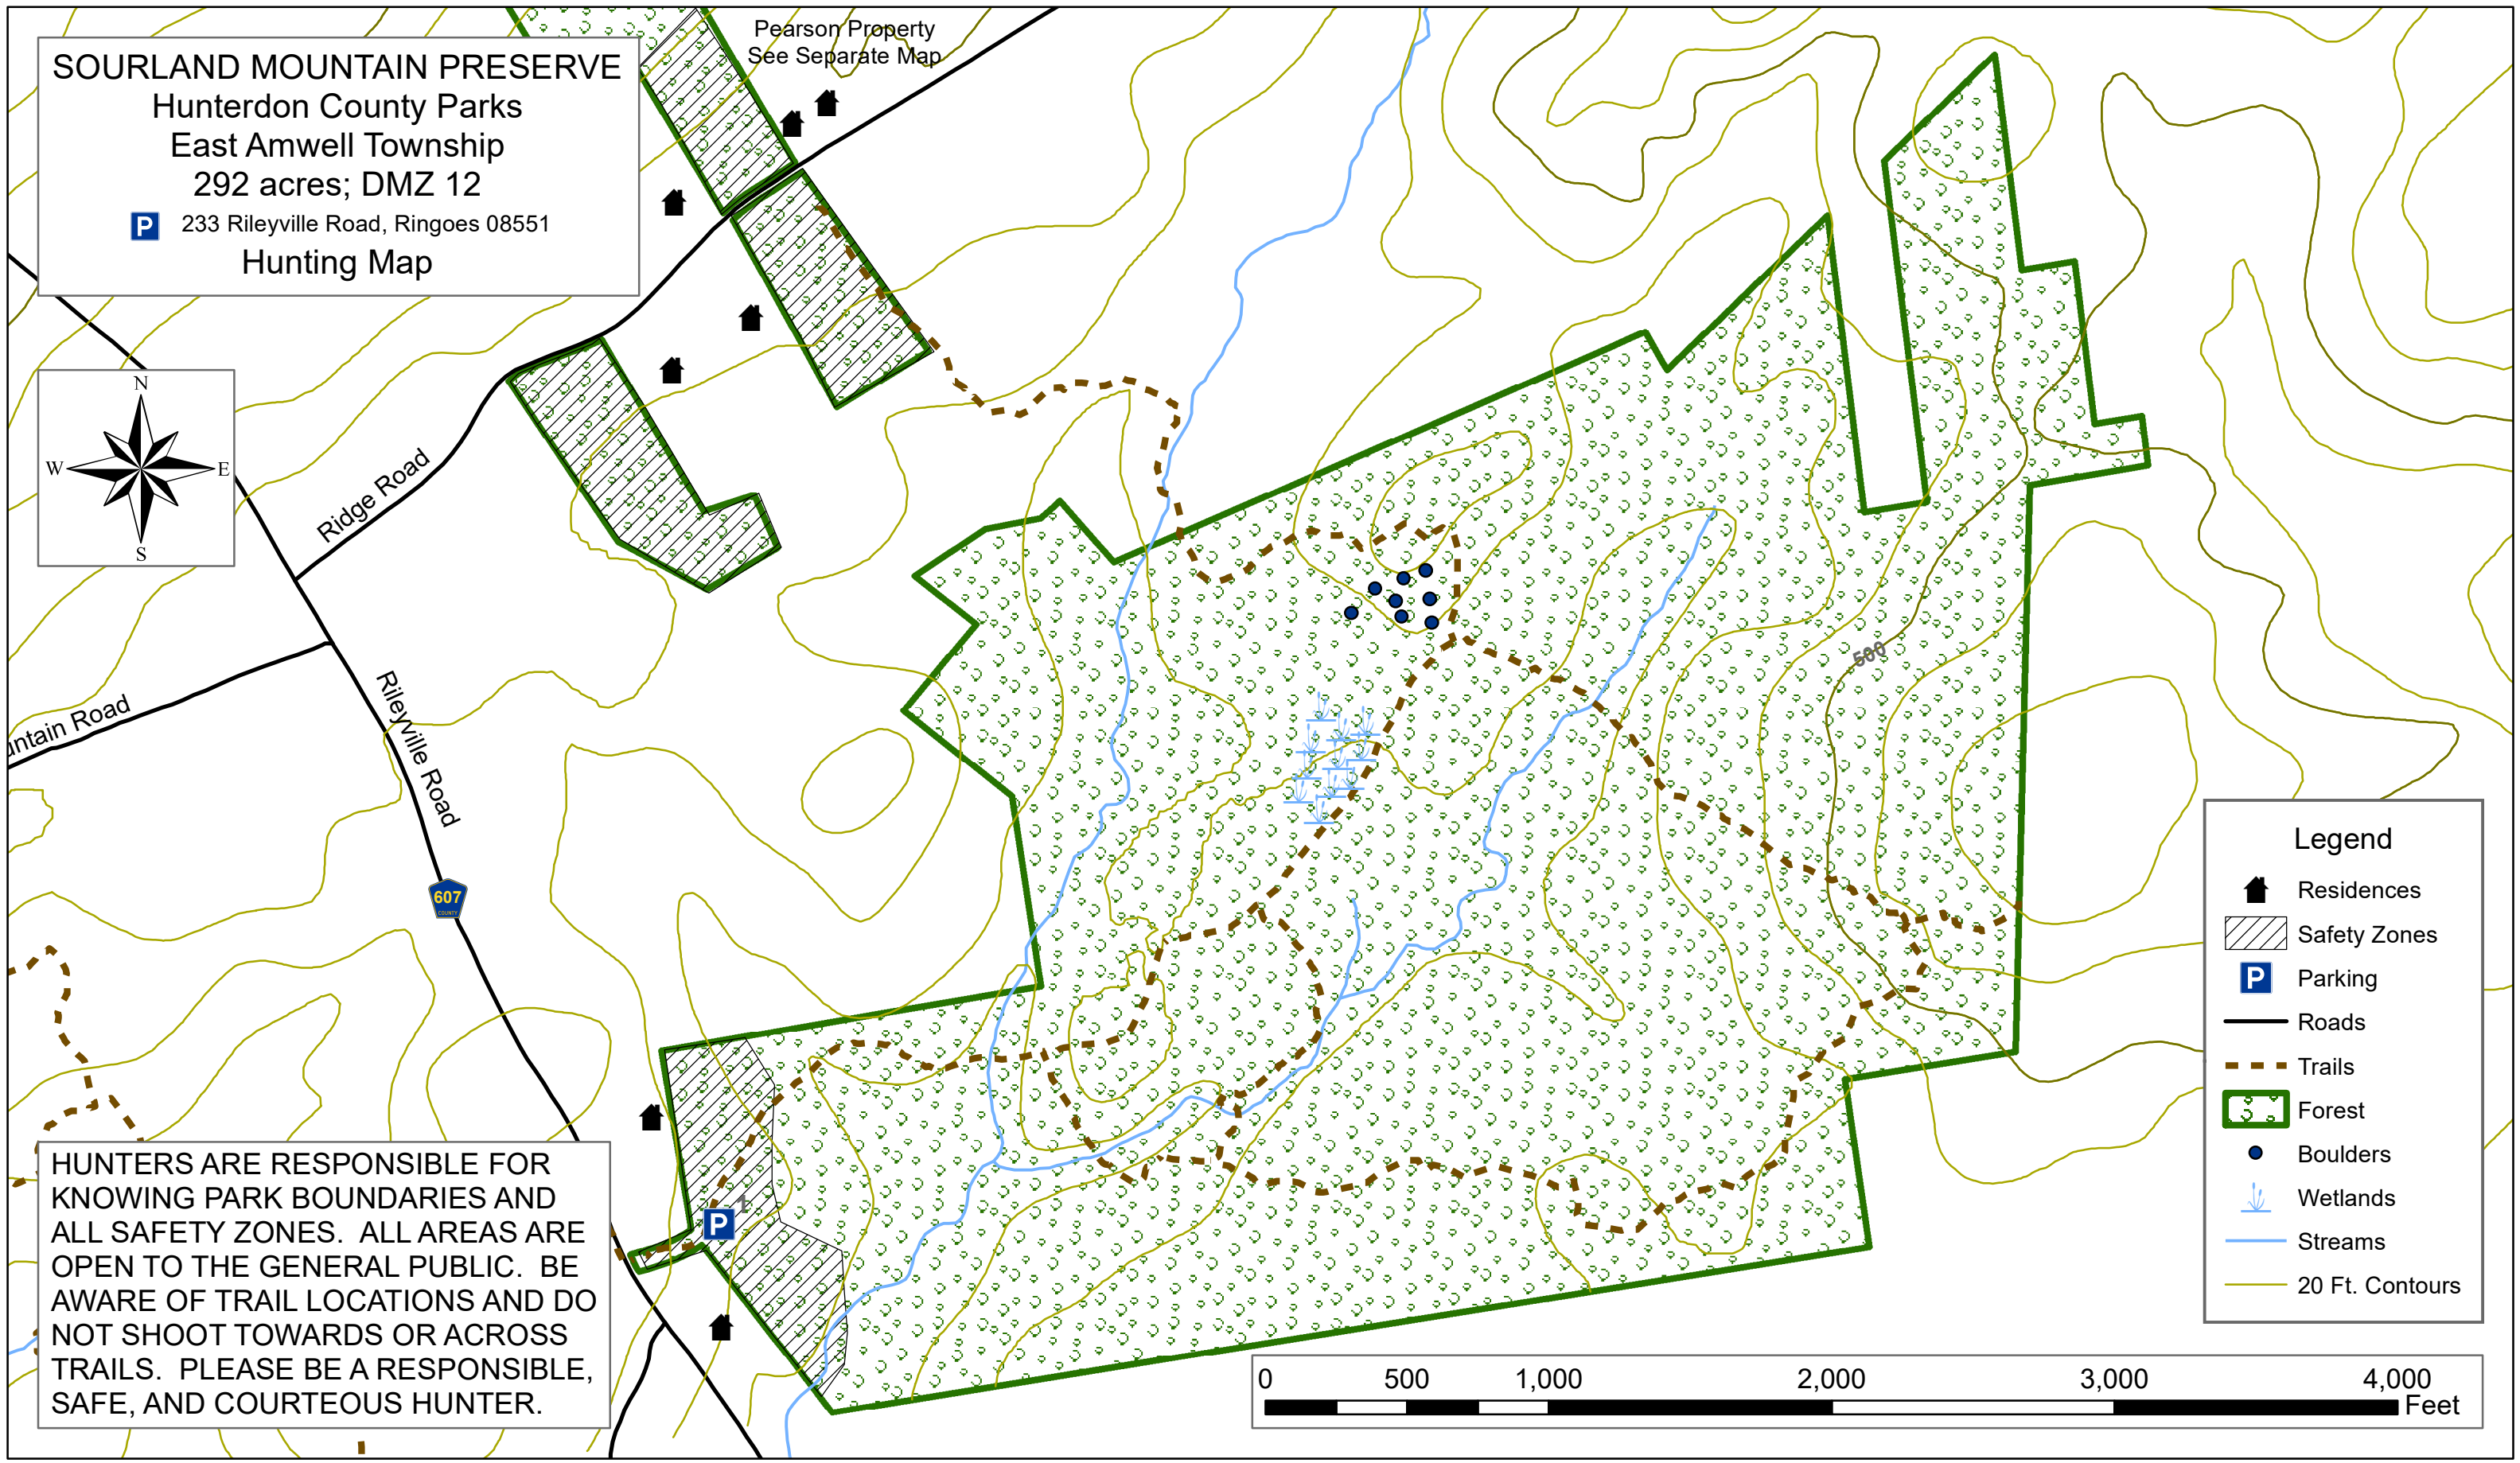

SOURLAND MOUNTAIN PRESERVE
 Hunterdon County Parks
 East Amwell Township
 292 acres; DMZ 12
 233 Rileyville Road, Ringoes 08551
Hunting Map

Pearson Property
 See Separate Map

HUNTERS ARE RESPONSIBLE FOR KNOWING PARK BOUNDARIES AND ALL SAFETY ZONES. ALL AREAS ARE OPEN TO THE GENERAL PUBLIC. BE AWARE OF TRAIL LOCATIONS AND DO NOT SHOOT TOWARDS OR ACROSS TRAILS. PLEASE BE A RESPONSIBLE, SAFE, AND COURTEOUS HUNTER.

Legend

- Residences
- Safety Zones
- Parking
- Roads
- Trails
- Forest
- Boulders
- Wetlands
- Streams
- 20 Ft. Contours