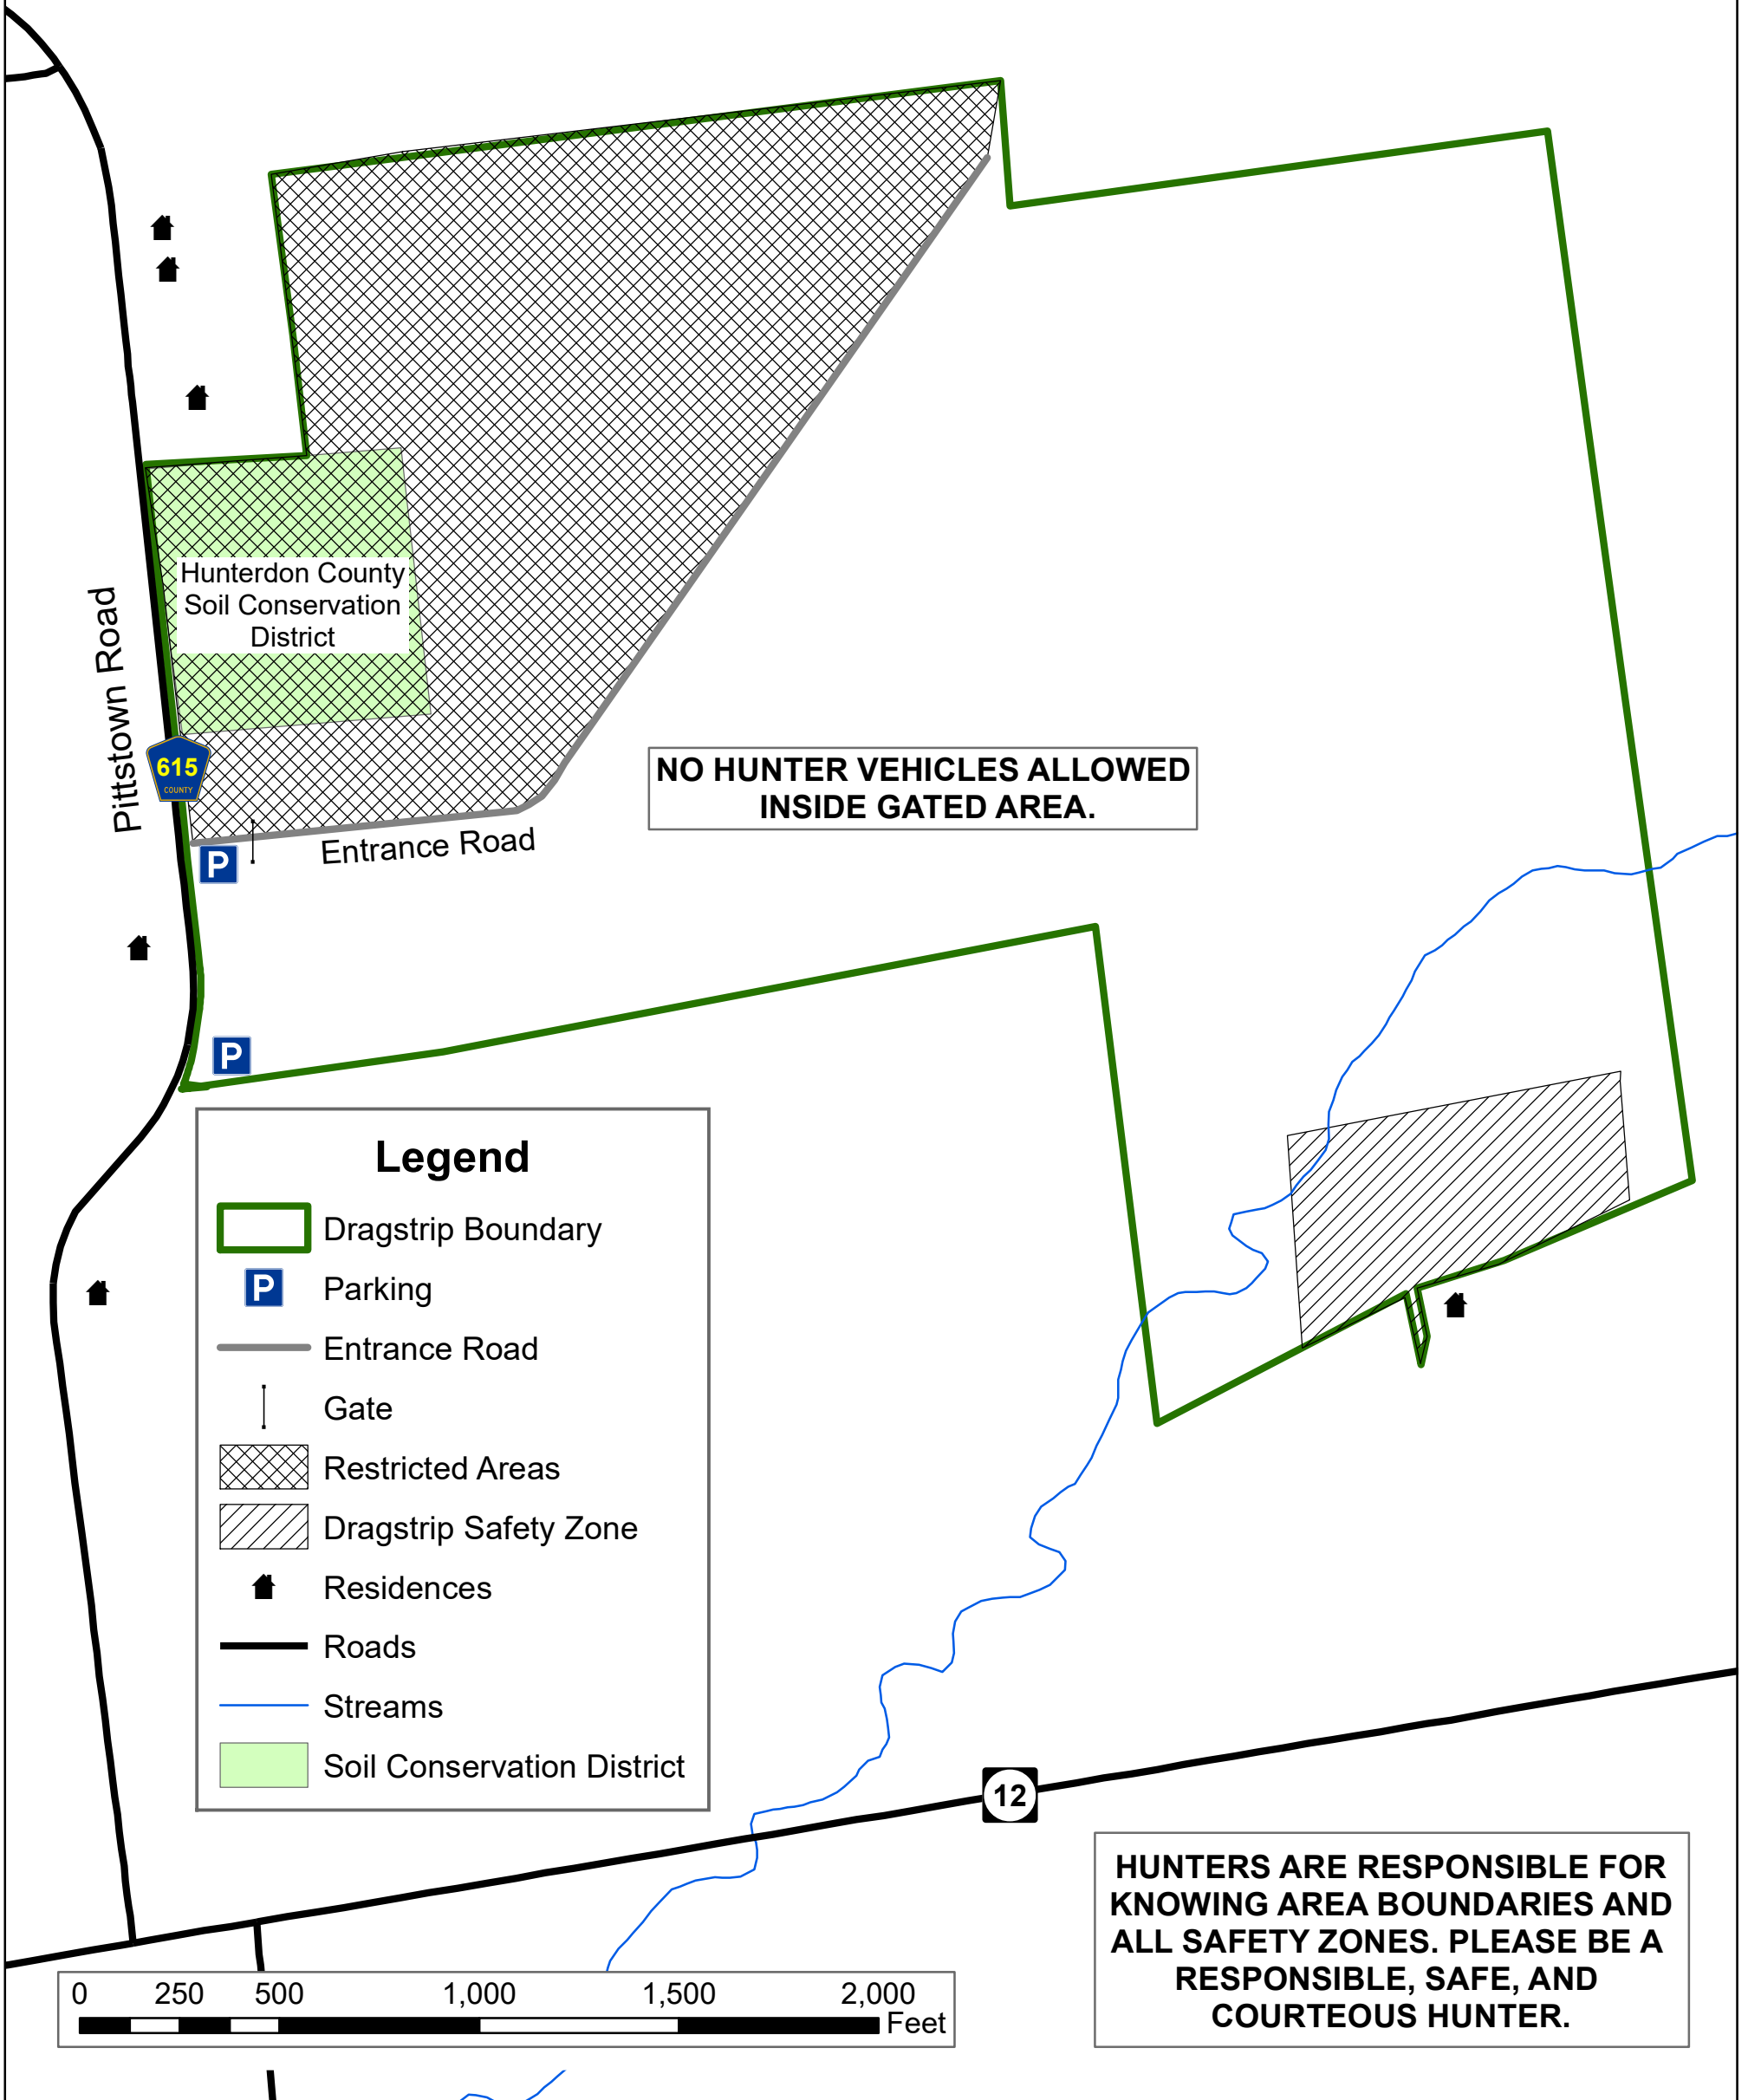

**DRAGSTRIP PROPERTY**  
County of Hunterdon  
Franklin & Delaware Townships  
**198 acres; DMZ 10**  
P 687 Pittstown Road, Frenchtown 08825  
**Hunting Map**

**NO HUNTER VEHICLES ALLOWED  
INSIDE GATED AREA.**

**Legend**

- Dragstrip Boundary
- Parking
- Entrance Road
- Gate
- Restricted Areas
- Dragstrip Safety Zone
- Residences
- Roads
- Streams
- Soil Conservation District

**HUNTERS ARE RESPONSIBLE FOR  
KNOWING AREA BOUNDARIES AND  
ALL SAFETY ZONES. PLEASE BE A  
RESPONSIBLE, SAFE, AND  
COURTEOUS HUNTER.**