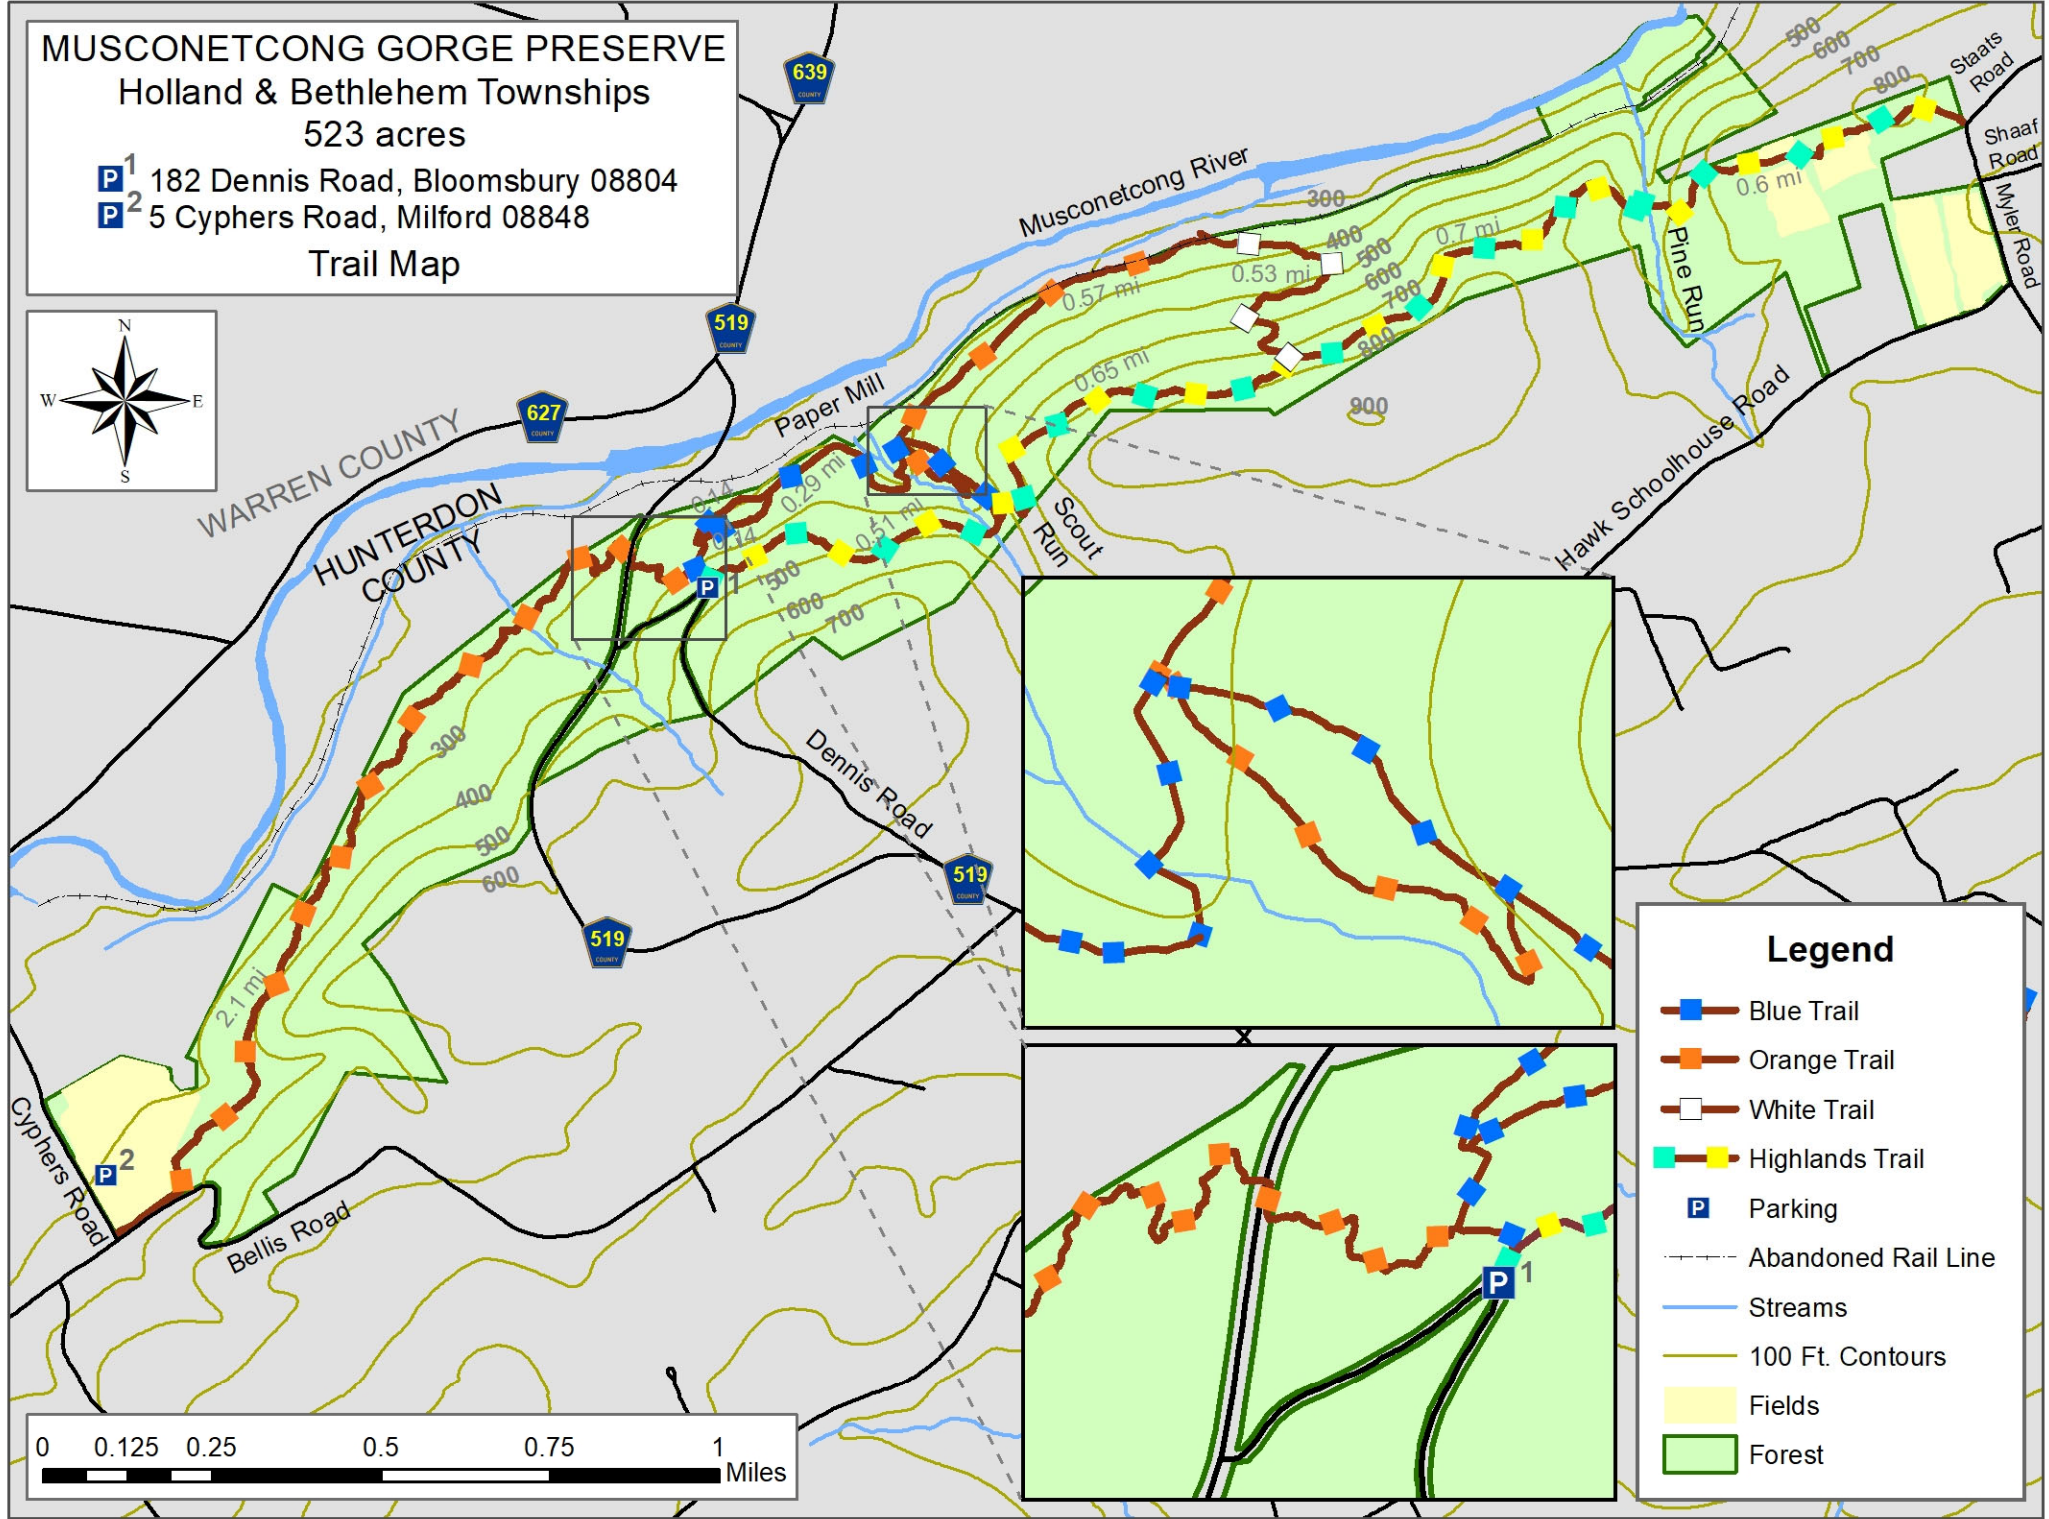

MUSCONETCONG GORGE PRESERVE

Holland & Bethlehem Townships

523 acres

P¹ 182 Dennis Road, Bloomsbury 08804

P² 5 Cyphers Road, Milford 08848

Trail Map

WARREN COUNTY
HUNTERDON COUNTY

Legend

- Blue Trail
- Orange Trail
- White Trail
- Highlands Trail
- Parking
- Abandoned Rail Line
- Streams
- 100 Ft. Contours
- Fields
- Forest